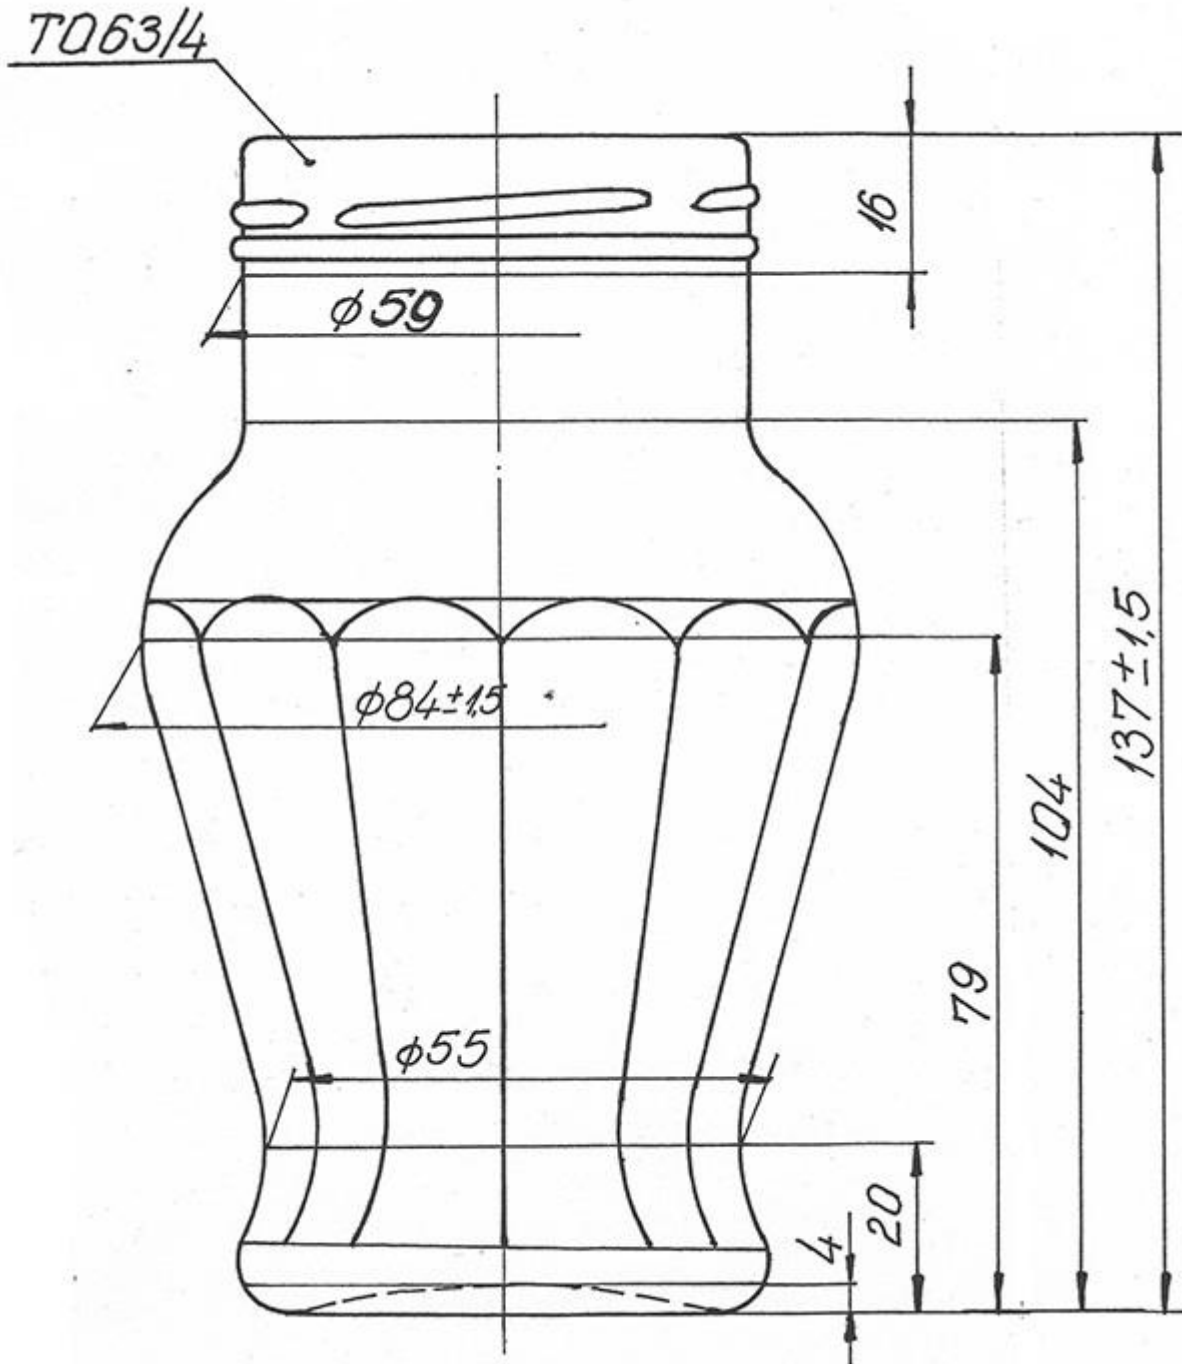

ALEVGOR GLASS

Amfora 370 ml TO 63

Code	140
Capacity	370 ml
Weight	240 g
Units per pallet	2 464